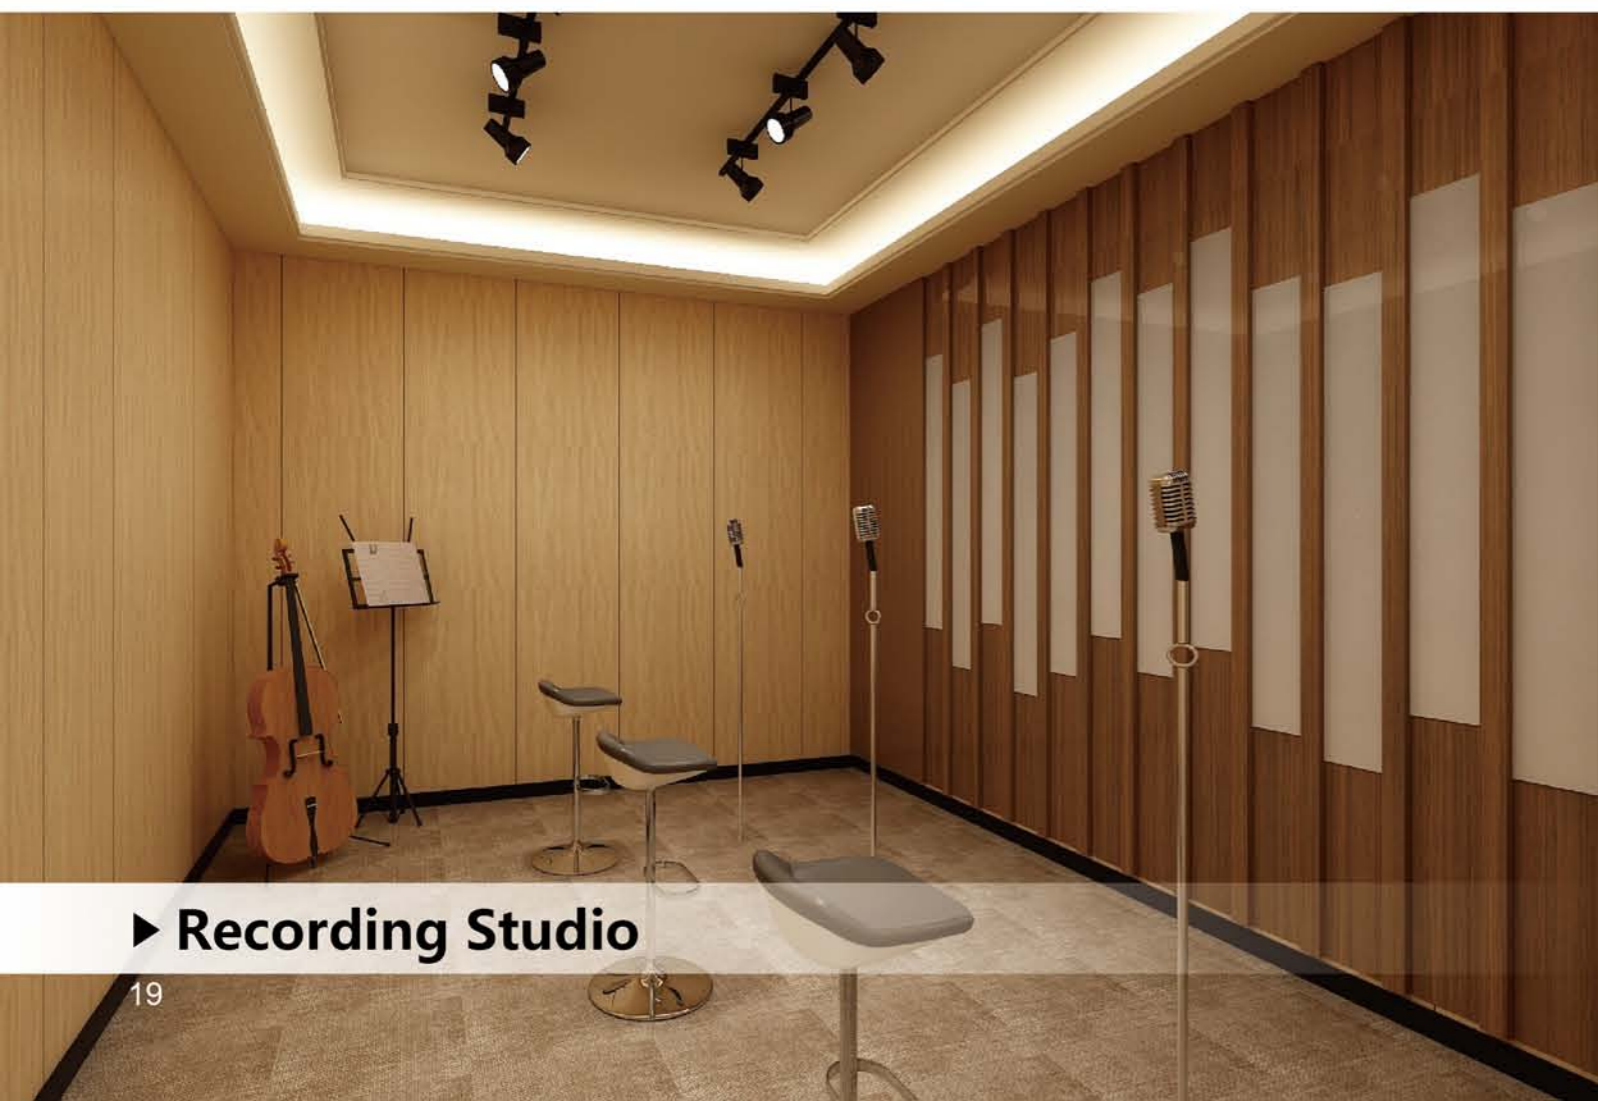

► **Recording Studio**